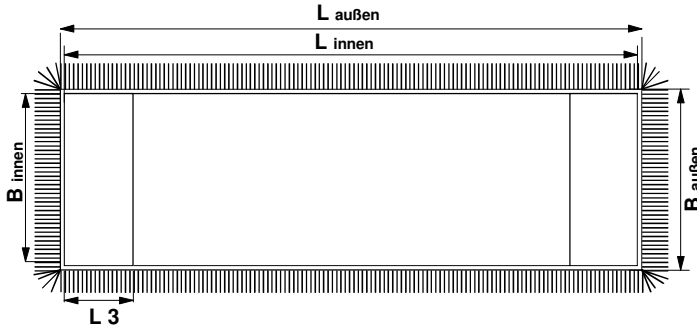

# Data sheet SPRINT Mop

Description:

**SPRINT WHITE MAGIC 40 cm**  
with pockets and outer fringes

Ref.:

**14474**

Sketch::

Weight (± 10 g):

**125 g**

Dimensions:

unwashed

prewashed

Outer length:

**43.5 cm**

**42.5 cm**

Inner length:

**41 cm**

**40 cm**

Outer width:

**14.5 cm**

**14 cm**

Inner width:

**12 cm**

**11.5 cm**

Shrinking ca.: