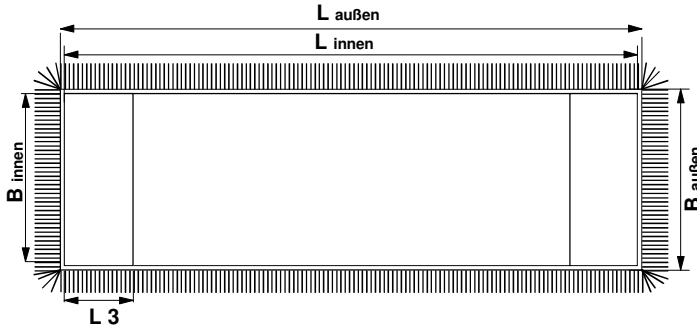

Data sheet SPRINT-Mop

Description:

SPRINT WHITE MAGIC 50 cm
with pocket and outer fringes

Item no.:

14470

Draft:

Weight (± 10 g):

155 g

Dimensions:

unwashed

washed

Length outside:

52 cm

51 cm

Length inside:

51 cm

50 cm

Width outside:

16.5 cm

16 cm

Width inside:

14 cm

13.5 cm

Shrinking max.: