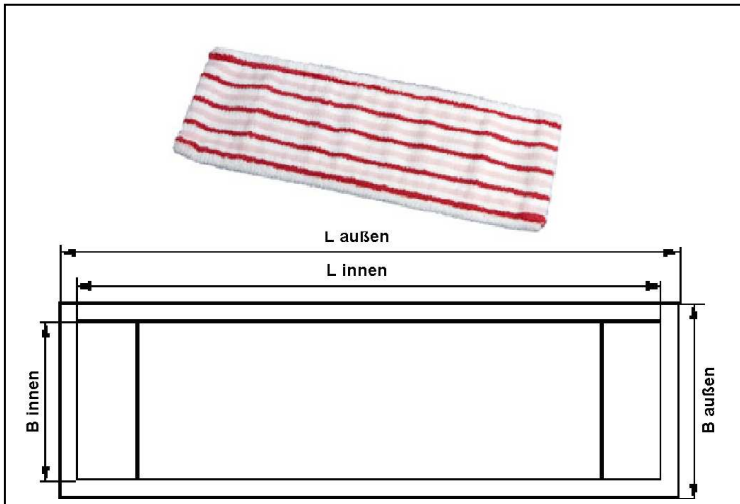

Data sheet SPRINT-Mop

Description:

SPRINT Brush 40 cm
with pockets and jacket

Item- No:

1444885

Weight (± 10 g):

110 g

Measurements:

unwashed

pre- washed

Length outside: **46 cm** **45 cm**

Length inside: **41 cm** **40 cm**

Width outside: **16.5 cm** **16 cm**

Width inside: **12.5 cm** **12 cm**

Shrinking ca.:

3 %

Washing temperature:

95 °C

Dryer temperature:

60 °C

Cover: **Blended fabric polyester/ untreated cotton** **white**

Print:

Text: **SPRINT BRUSH 444885**

Printing ink: **black**

Edge binding: **without**

Pocket fabric: **Blended fabric polyester/ Untreated cotton** **white**

Pocket fillet:

Tubular form

Mop face:

Polyester microfibre plush white / red with bristle band

Outer fringes: **without**