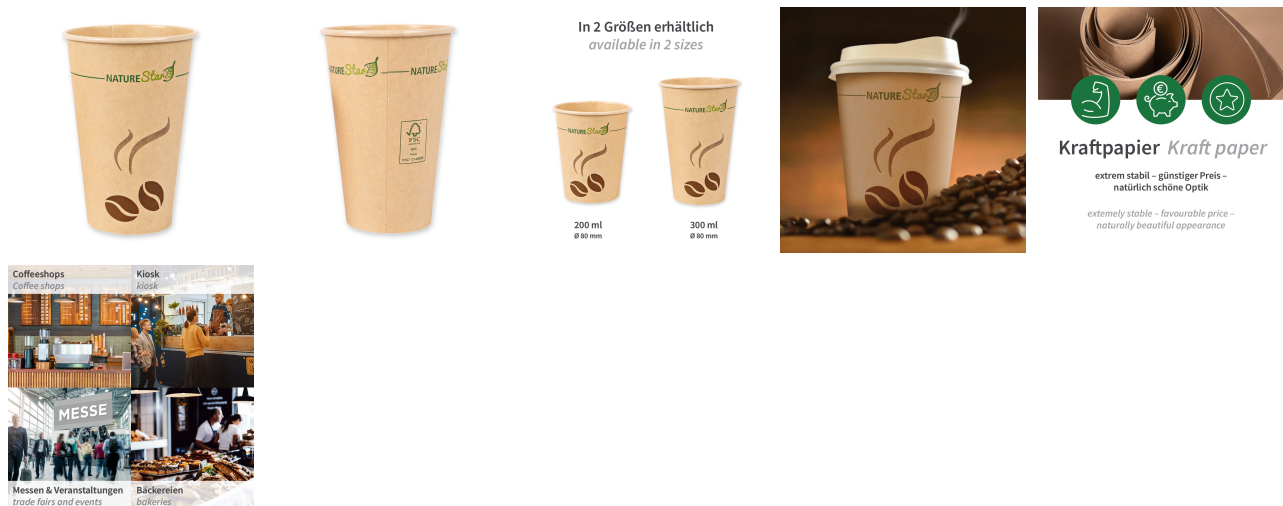

Technical Datasheet

Organic coffee cups Mocca | kraft paper/PLA, FSC®-mix

Art.no.: 406293

Product image

Product specifications

- organic coffee cup made from kraft paper
- **industrially compostable and recyclable**
- **made purely from vegetable raw materials**
- wet-strength thanks to inner organic coating (PLA/corn starch)
- packed in an organic bag

Area of application

- for all gastronomic areas, catering, events

Specification

Colour	brown
Volume	300ml
Diameter	8cm
Height	11.9cm

Technical Datasheet

Organic coffee cups Mocca | kraft paper/PLA, FSC®-mix