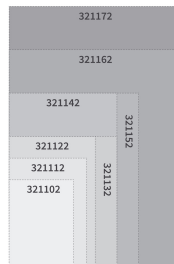

Technical Datasheet

Tubular pouches | PA/PE

Art.no.: 321102

HYGO STAR

Product image

Product specifications

- **boilable tubular bag**
- stable barrier film made of PA/PE, approx. 90 my
- high oxygen barrier, aroma protection
- puncture-resistant, mechanically very resilient
- **made in Germany**
- **highly transparent** for optimum food presentation

Area of application

- for vacuum chamber machines

Specification

Colour	transparent
Length	20cm
Width	15cm

Classification

Product standards

Updated 18.04.2024

Page 1/2

Franz Mensch GmbH
Werner-von-Siemens-Str. 2
86807 Buchloe, Germany
www.franz-mensch.de/en

Contact us at:
Phone: +49 8241 9633-0
Fax: +49 8241 9633-100
E-mail: verkauf@franz-mensch.de

Franz Mensch is an FSC®-certified and ISO certified company.

FSC® certification no.: SGSCH-COC-050190
ISO 9001:2015