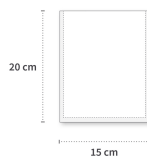

Technical Datasheet

Tubular pouches | PA/PE

Art.no.: 321102

HYGO STAR

Product image

Product specifications

- **boilable tubular bag**
- stable barrier film made of PA/PE, approx. 90 my
- high oxygen barrier, aroma protection
- puncture-resistant, mechanically very resilient
- **made in Germany**
- **highly transparent** for optimum food presentation

Area of application

- for vacuum chamber machines

Specification

Colour	transparent
Length	20cm
Width	15cm