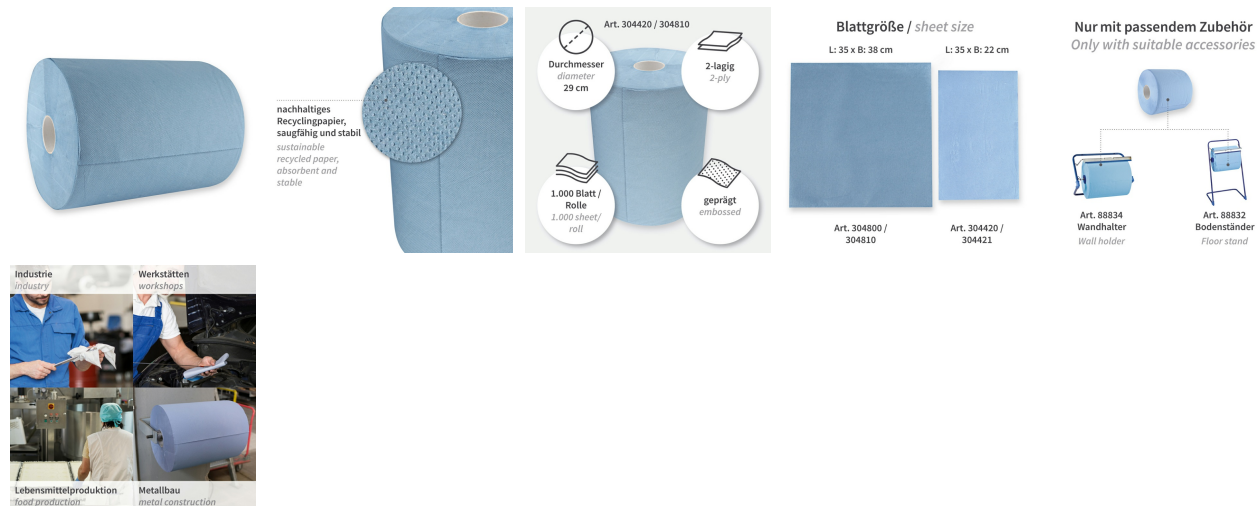

Technical Datasheet

Cleaning papers, 2-ply | recycled paper

Art.no.: 304420

Product image

Product specifications

- sustainable recycled paper, 2-ply
- absorbent and stable
- embossed surface
- perforated for easy tearing off of the single sheets
- different sizes: 500 or 1.000 sheets / roll
- matching wall holder and floor stand available

Area of application

- as wiping cloths in industry, workshops, food production, for oils, fats, liquids

Specification

Colour	blue
Length	35cm
Width	22cm
Diameter	29cm
Core diameter	7cm
tearoffs	1000

Technical Datasheet

Cleaning papers, 2-ply | recycled paper

Art.no.: 304420

Product properties

material	recycling paper
Layers	2-ply
handling	outside settlement

Packing

Type of inner packaging	PE
Type of outer packaging	PE
Quantity inner packing	2 roll
Quantity outer packing	2 roll
Quantity CCG1 pallet	48 roll
Quantity full pallet	120 roll
LxWxH outer packing in cm	21,5 x 28,5 x 57,0
Volume outer packing in m ³	0.03492675
Weight outer packing in gr.	5.700