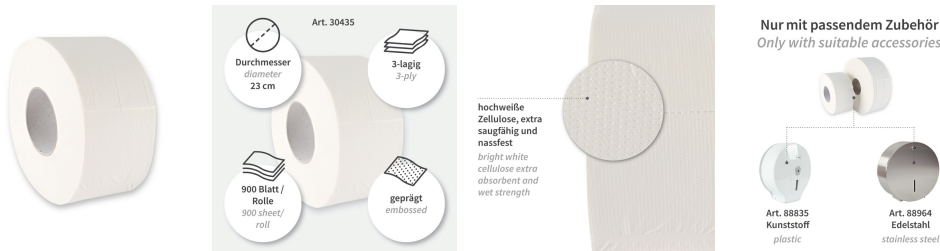

## Technical Datasheet

Toilet paper, Jumbo, 3-ply | cellulose

Art.no.: 30435

HYGO  CLEAN

### Product image

### Product specifications

- 3-ply toilet paper, pure cellulose
- **very absorbent, stable and wet-strengthened**
- embossed, soft surface
- perforated after 20 cm
- economical jumbo roll, fewer replacements

### Specification

Colour	white
Length	20cm
Width	9cm
Diameter	23cm
Core diameter	8cm
Linear metres	180m
tearoffs	900