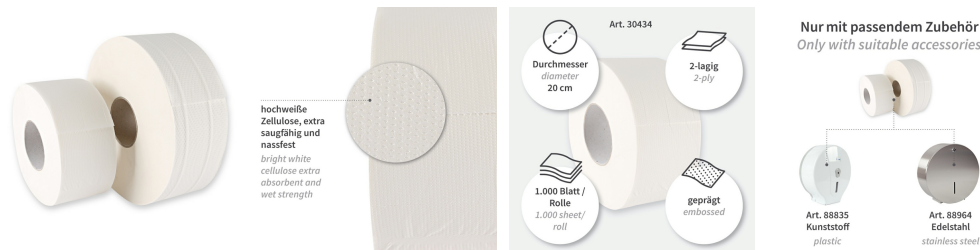

Technical Datasheet

Toilet paper, Jumbo, 2-ply | cellulose

Art.no.: 30434

HYGO  CLEAN

Product image

Product specifications

- bright white cellulose, 2-ply, embossed
- **extra absorbent and wet strength**
- perforated after 18 cm
- core diameter 8 cm

Area of application

- Jumbo roll for high-traffic sanitary rooms

Specification

Colour	white
Length	18cm
Width	9cm
Diameter	20cm
Core diameter	8cm
Linear metres	180m
tearoffs	1000

Product properties

material	cellulose
Layers	2-ply

Technical Datasheet

Toilet paper, Jumbo, 2-ply | cellulose

Art.no.: 30434

Packing

Type of inner packaging	PE
Type of outer packaging	PE
Quantity inner packing	1 roll
Quantity outer packing	12 roll
Quantity CCG1 pallet	192 roll
Quantity full pallet	528 roll
LxWxH outer packing in cm	56,5 x 37,0 x 18,5
Volume outer packing in m ³	0.03867425
Weight outer packing in gr.	6.800