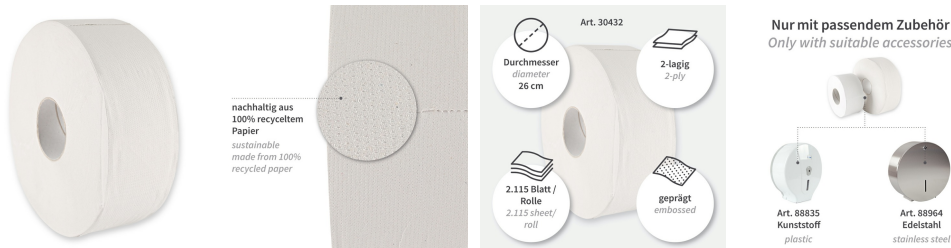

Technical Datasheet

Toilet paper, Jumbo, 2-ply | recycled paper

Art.no.: 30432

Product image

Product specifications

- sustainable made from 100 % recycled paper
- absorbent, as 2-ply and embossed
- very economical jumbo roll

Area of application

- Jumbo roll for high-traffic sanitary rooms

Specification

Colour	white
Length	18cm
Width	9cm
Diameter	26cm
Core diameter	8cm
Linear metres	380m
tearoffs	2115

Product properties

material	recycling paper
Layers	2-ply

Technical Datasheet

Toilet paper, Jumbo, 2-ply | recycled paper

Art.no.: 30432

Packing	
Type of inner packaging	PE
Type of outer packaging	PE
Quantity inner packing	6 roll
Quantity outer packing	6 roll
Quantity CCG1 pallet	108 roll
Quantity full pallet	294 roll
LxWxH outer packing in cm	49,0 x 24,0 x 27,0
Volume outer packing in m ³	0.031752
Weight outer packing in gr.	3.200