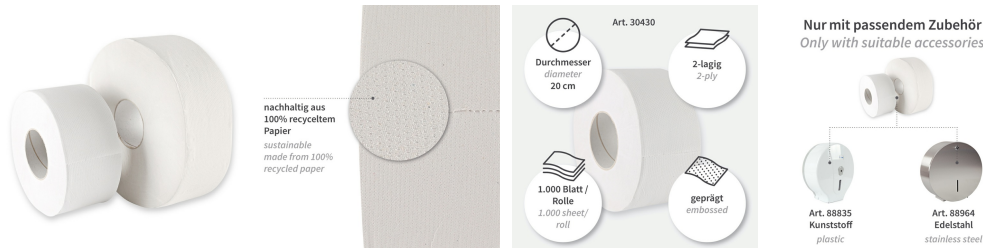

Technical Datasheet

Toilet paper, Jumbo, 2-ply | recycled paper

Art.no.: 30430

Product image

Product specifications

- sustainable made from 100 % recycled paper
- absorbent, as 2-ply and embossed
- very economical jumbo roll

Area of application

- Jumbo roll for high-traffic sanitary rooms

Specification

| | |
|---------------|-------|
| Colour | white |
| Length | 18cm |
| Width | 9cm |
| Diameter | 20cm |
| Core diameter | 8cm |
| Linear metres | 180m |
| tearoffs | 1000 |

Product properties

| | |
|----------|-----------------|
| material | recycling paper |
| Layers | 2-ply |

Technical Datasheet

Toilet paper, Jumbo, 2-ply | recycled paper

Art.no.: 30430

Packing

| | |
|--|--------------------|
| Type of inner packaging | PE |
| Type of outer packaging | PE |
| Quantity inner packing | 1 roll |
| Quantity outer packing | 12 roll |
| Quantity CCG1 pallet | 240 roll |
| Quantity full pallet | 576 roll |
| LxWxH outer packing in cm | 57,0 x 38,0 x 18,0 |
| Volume outer packing in m ³ | 0.038988 |
| Weight outer packing in gr. | 6.800 |