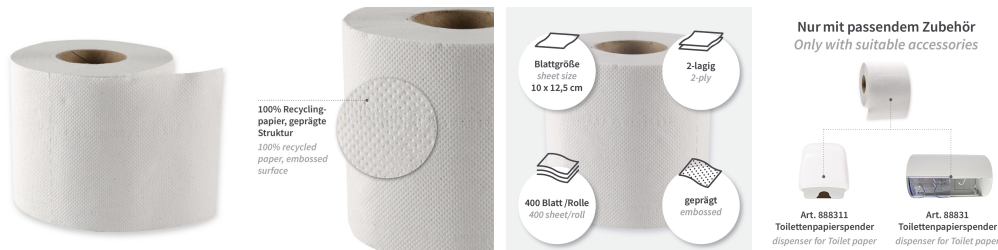

## Technical Datasheet

Toilet paper, small roll, 2-ply | recycled paper

Art.no.: 30429

### Product image

### Product specifications

- 2-ply toilet paper, 100 % recycled
- **environmentally friendly and economical**
- embossed, natural colour
- small roll: 400 sheets or 250 sheets
- perforated for easy removal

### Area of application

- universal for all sanitary rooms