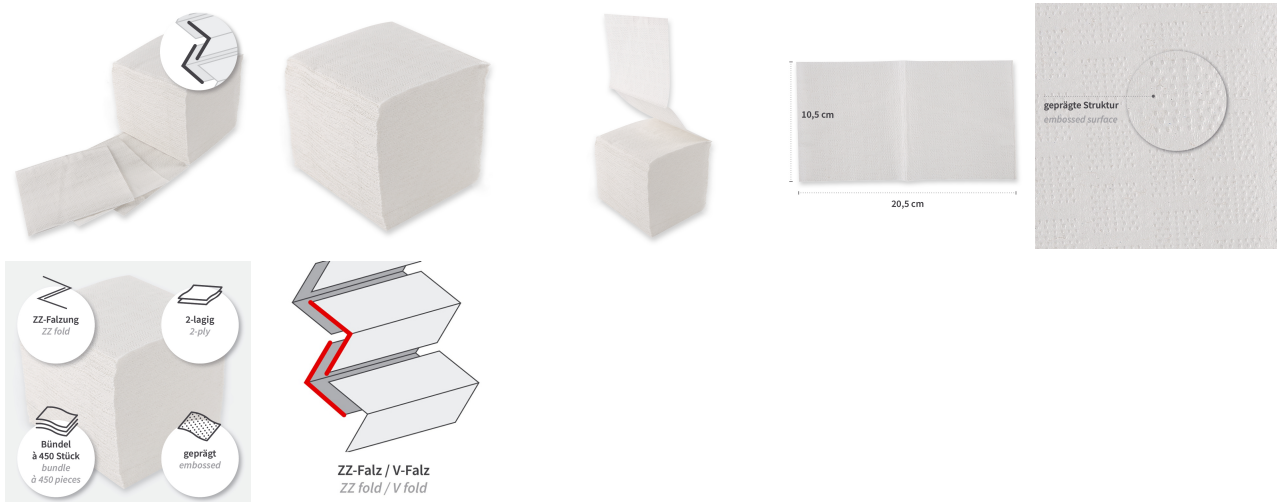

Technical Datasheet

Toilet paper, single sheet, 2-ply | cellulose, interfold, FSC®-Mix

Art.no.: 30427

HYGO  CLEAN

Product image

Product specifications

- 2-ply toilet paper, single sheets
- cellulose, sustainable FSC® mix
- laid in interfold
- embossed, absorbent surface
- 450 sheets per pack
- sheet size: 20,5 x 10,5 cm

Area of application

- universal for all sanitary rooms

Specification

Colour	white
Length	20.5cm
Width	10.5cm

Technical Datasheet

Toilet paper, single sheet, 2-ply | cellulose, interfold, FSC®-Mix

Art.no.: 30427