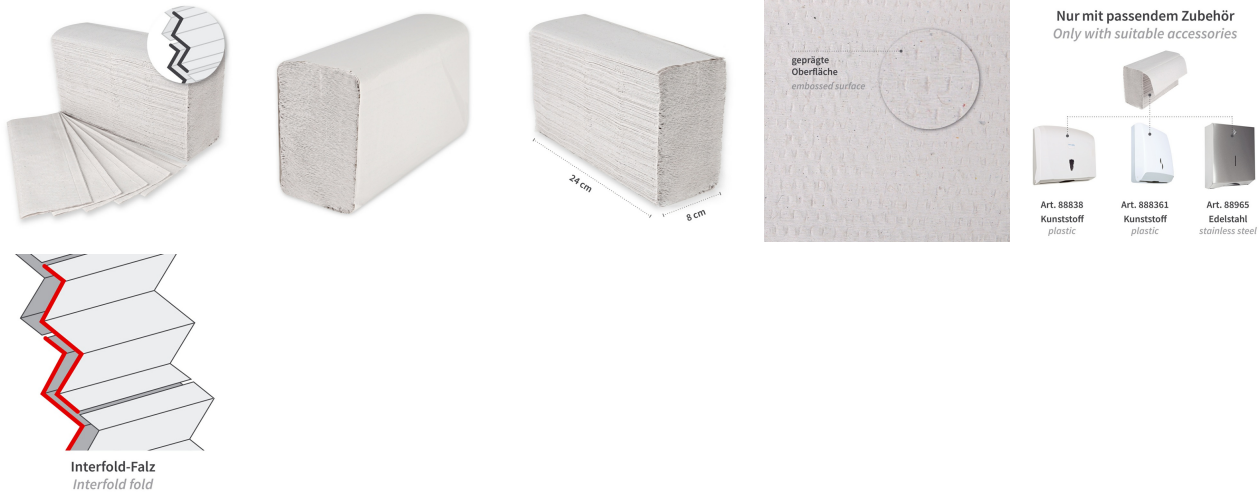

Technical Datasheet

Paper hand towels, 1-ply | recycled paper, interfold

Art.no.: 30406

Product image

Product specifications

- environmentally friendly, 1-ply recycled paper
- economical and ideal for heavily frequented washrooms
- space-saving, thanks to compact interfold folding
- embossed surface
- order matching folded towel dispenser at the same time
- sheet size: 23 x 24 cm

Area of application

- ideal for wash rooms with high public frequency

Specification

Colour	white
Length	24cm
Width	23cm

Product properties

material	recycling paper
Layers	1-ply
Type of fold	Z-Interfold folding