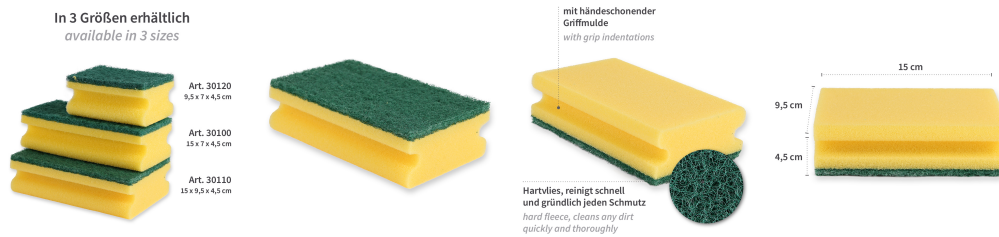

## Technical Datasheet

Pad sponges Classic | foam/hard fleece

Art.no.: 30110

### Product specifications

- foam with hard-fleece
- cleans quickly and thoroughly
- particularly robust and high scouring power
- with hand-friendly moulded grip, lies well in the hand
- does not contain abrasive agents

### Specification

Colour	yellow
Length	15cm
Width	9.5cm
Height	4.5cm