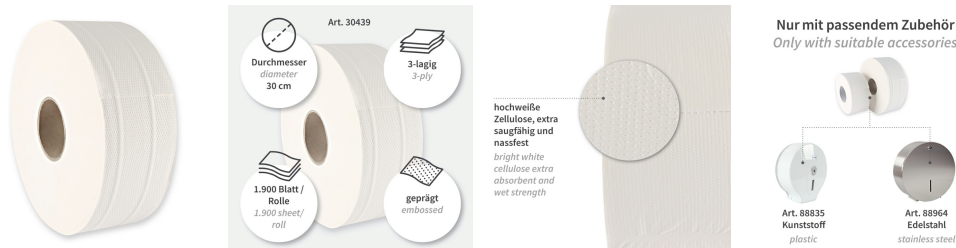

Technical Datasheet

Toilet paper, Jumbo, 3-ply | cellulose

Art.no.: 30439

HYGO  CLEAN

Product image

Product specifications

- 3-ply toilet paper, pure cellulose
- **very absorbent, stable and wet-strengthened**
- embossed, soft surface
- perforated after 20 cm
- economical jumbo roll, fewer replacements

Area of application

- Jumbo roll for high-traffic sanitary rooms

Specification

Colour	white
Length	20cm
Width	9cm
Diameter	30cm
Core diameter	8cm
Linear metres	380m
tearoffs	1900

Product properties

material	cellulose
Layers	3-ply

Technical Datasheet

Toilet paper, Jumbo, 3-ply | cellulose

Art.no.: 30439

Packing

Type of outer packaging	PE
Quantity inner packing	1 roll
Quantity outer packing	6 roll
Quantity CCG1 pallet	72 roll
Quantity full pallet	168 roll
LxWxH outer packing in cm	60,0 x 30,0 x 28,0
Volume outer packing in m ³	0.0504
Weight outer packing in gr.	9.914