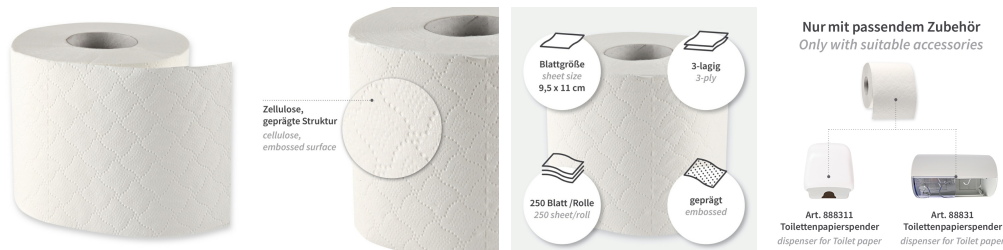

Technical Datasheet

Toilet paper, small roll, 3-ply | cellulose

Art.no.: 30425

Product image

Product specifications

- 3-ply toilet paper, high quality
- made of 100% cellulose
- **particularly absorbent, wet-strength and soft**
- embossed surface, perforated
- 3 sizes: 150, 250 or 400 sheets per roll
- tip: large 400-sheet roll means **fewer replacements required**

Area of application

- universal for all sanitary rooms

Specification

Colour	white
tearoffs	250
Length	11.5cm
Width	9.5cm

Product properties

material	cellulose
Layers	3-ply

Technical Datasheet

Toilet paper, small roll, 3-ply | cellulose